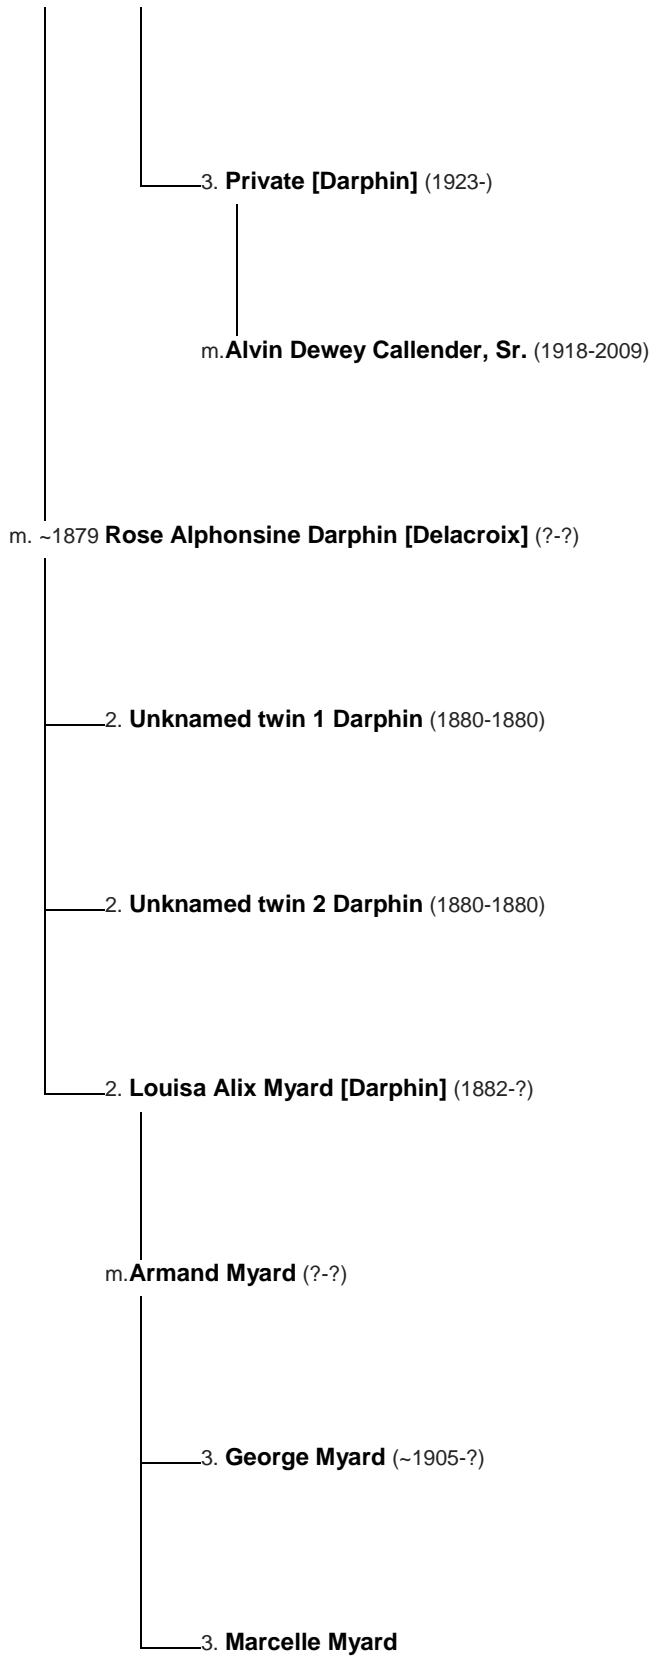

Descendants of: Louis Honoré Darphin